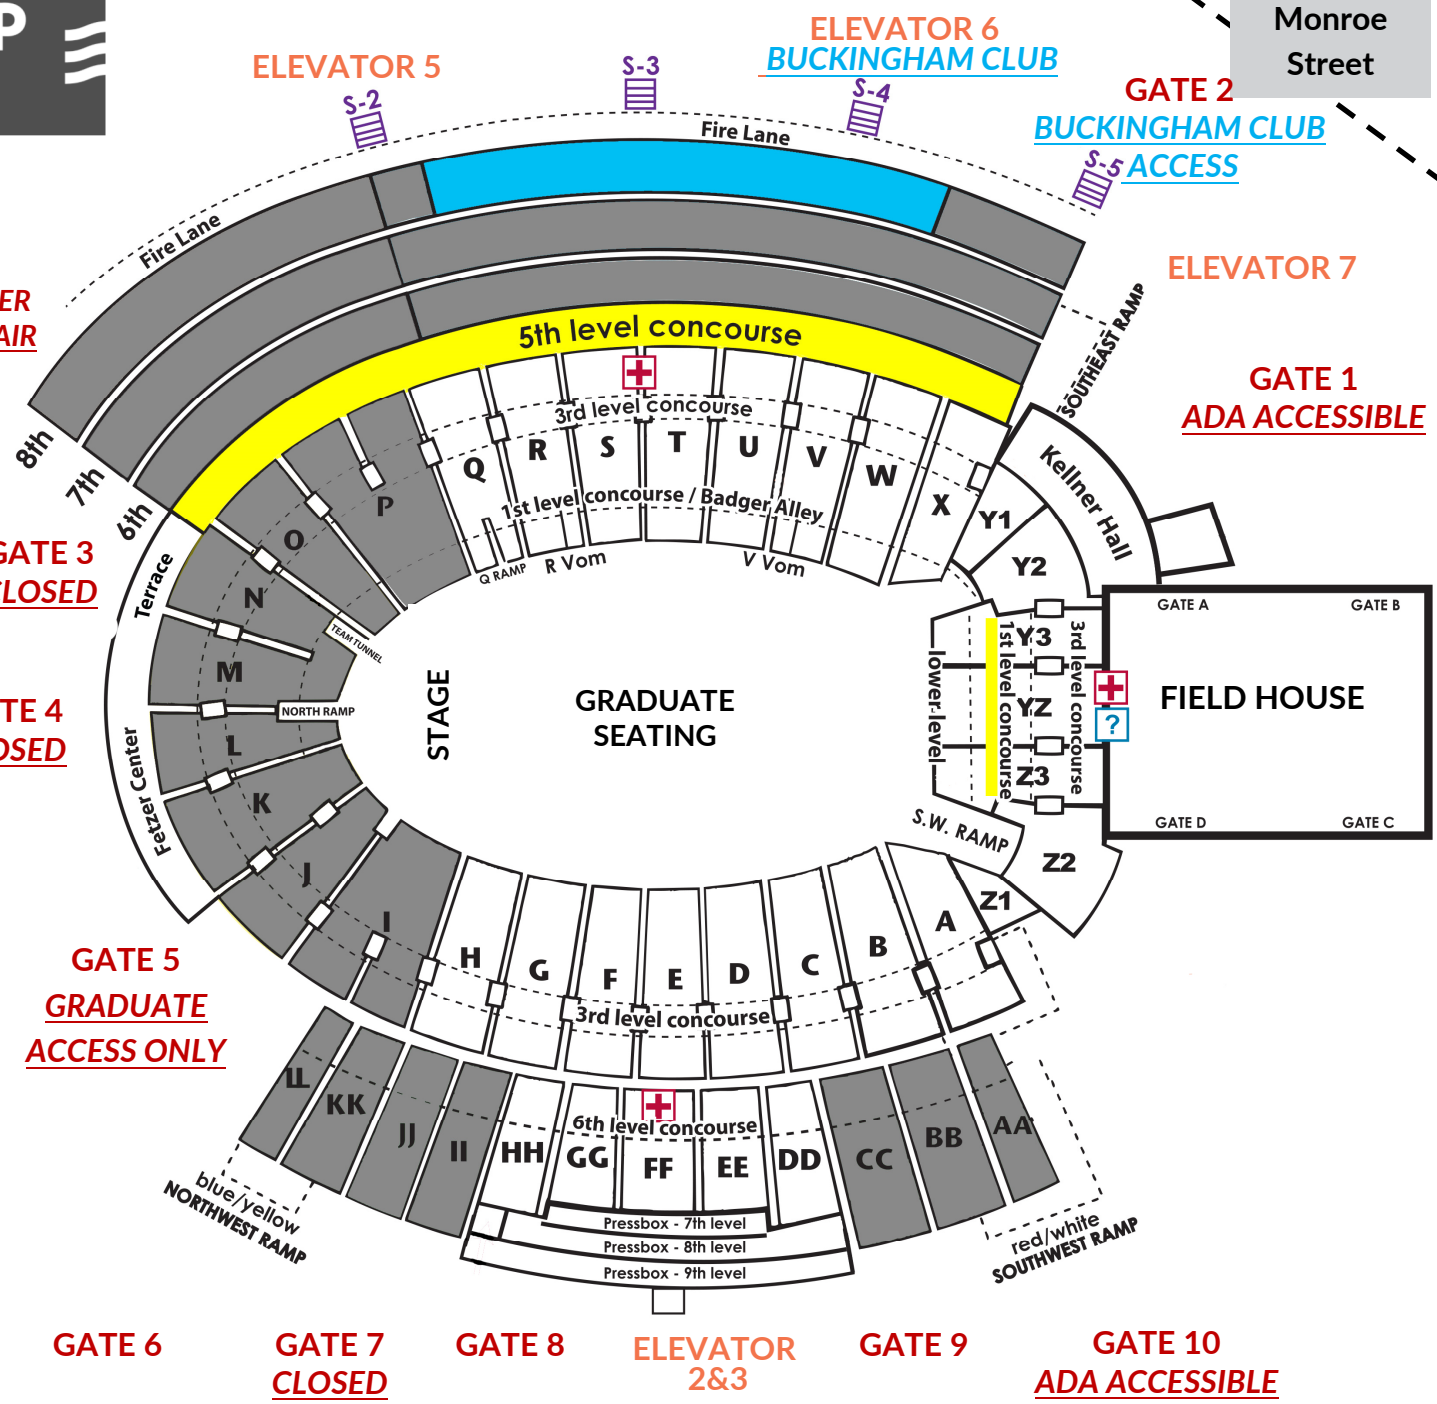

STADIUM MAP

Camp Randall Stadium

Engineering Drive

STUDENT ATHLETE PERFORMANCE CENTER MEDIA and WHEELCHAIR ENTRY ONLY

LOT 17 RAMP

KEY

- FIRST AID STATION
- GUEST SERVICES
- ELEVATOR
- STAIR TOWER
- ADA SEATING
- BUCKINGHAM CLUB
- SECTION CLOSED

Breese Terrace (Closed to Vehicle Traffic 7AM-3 PM)