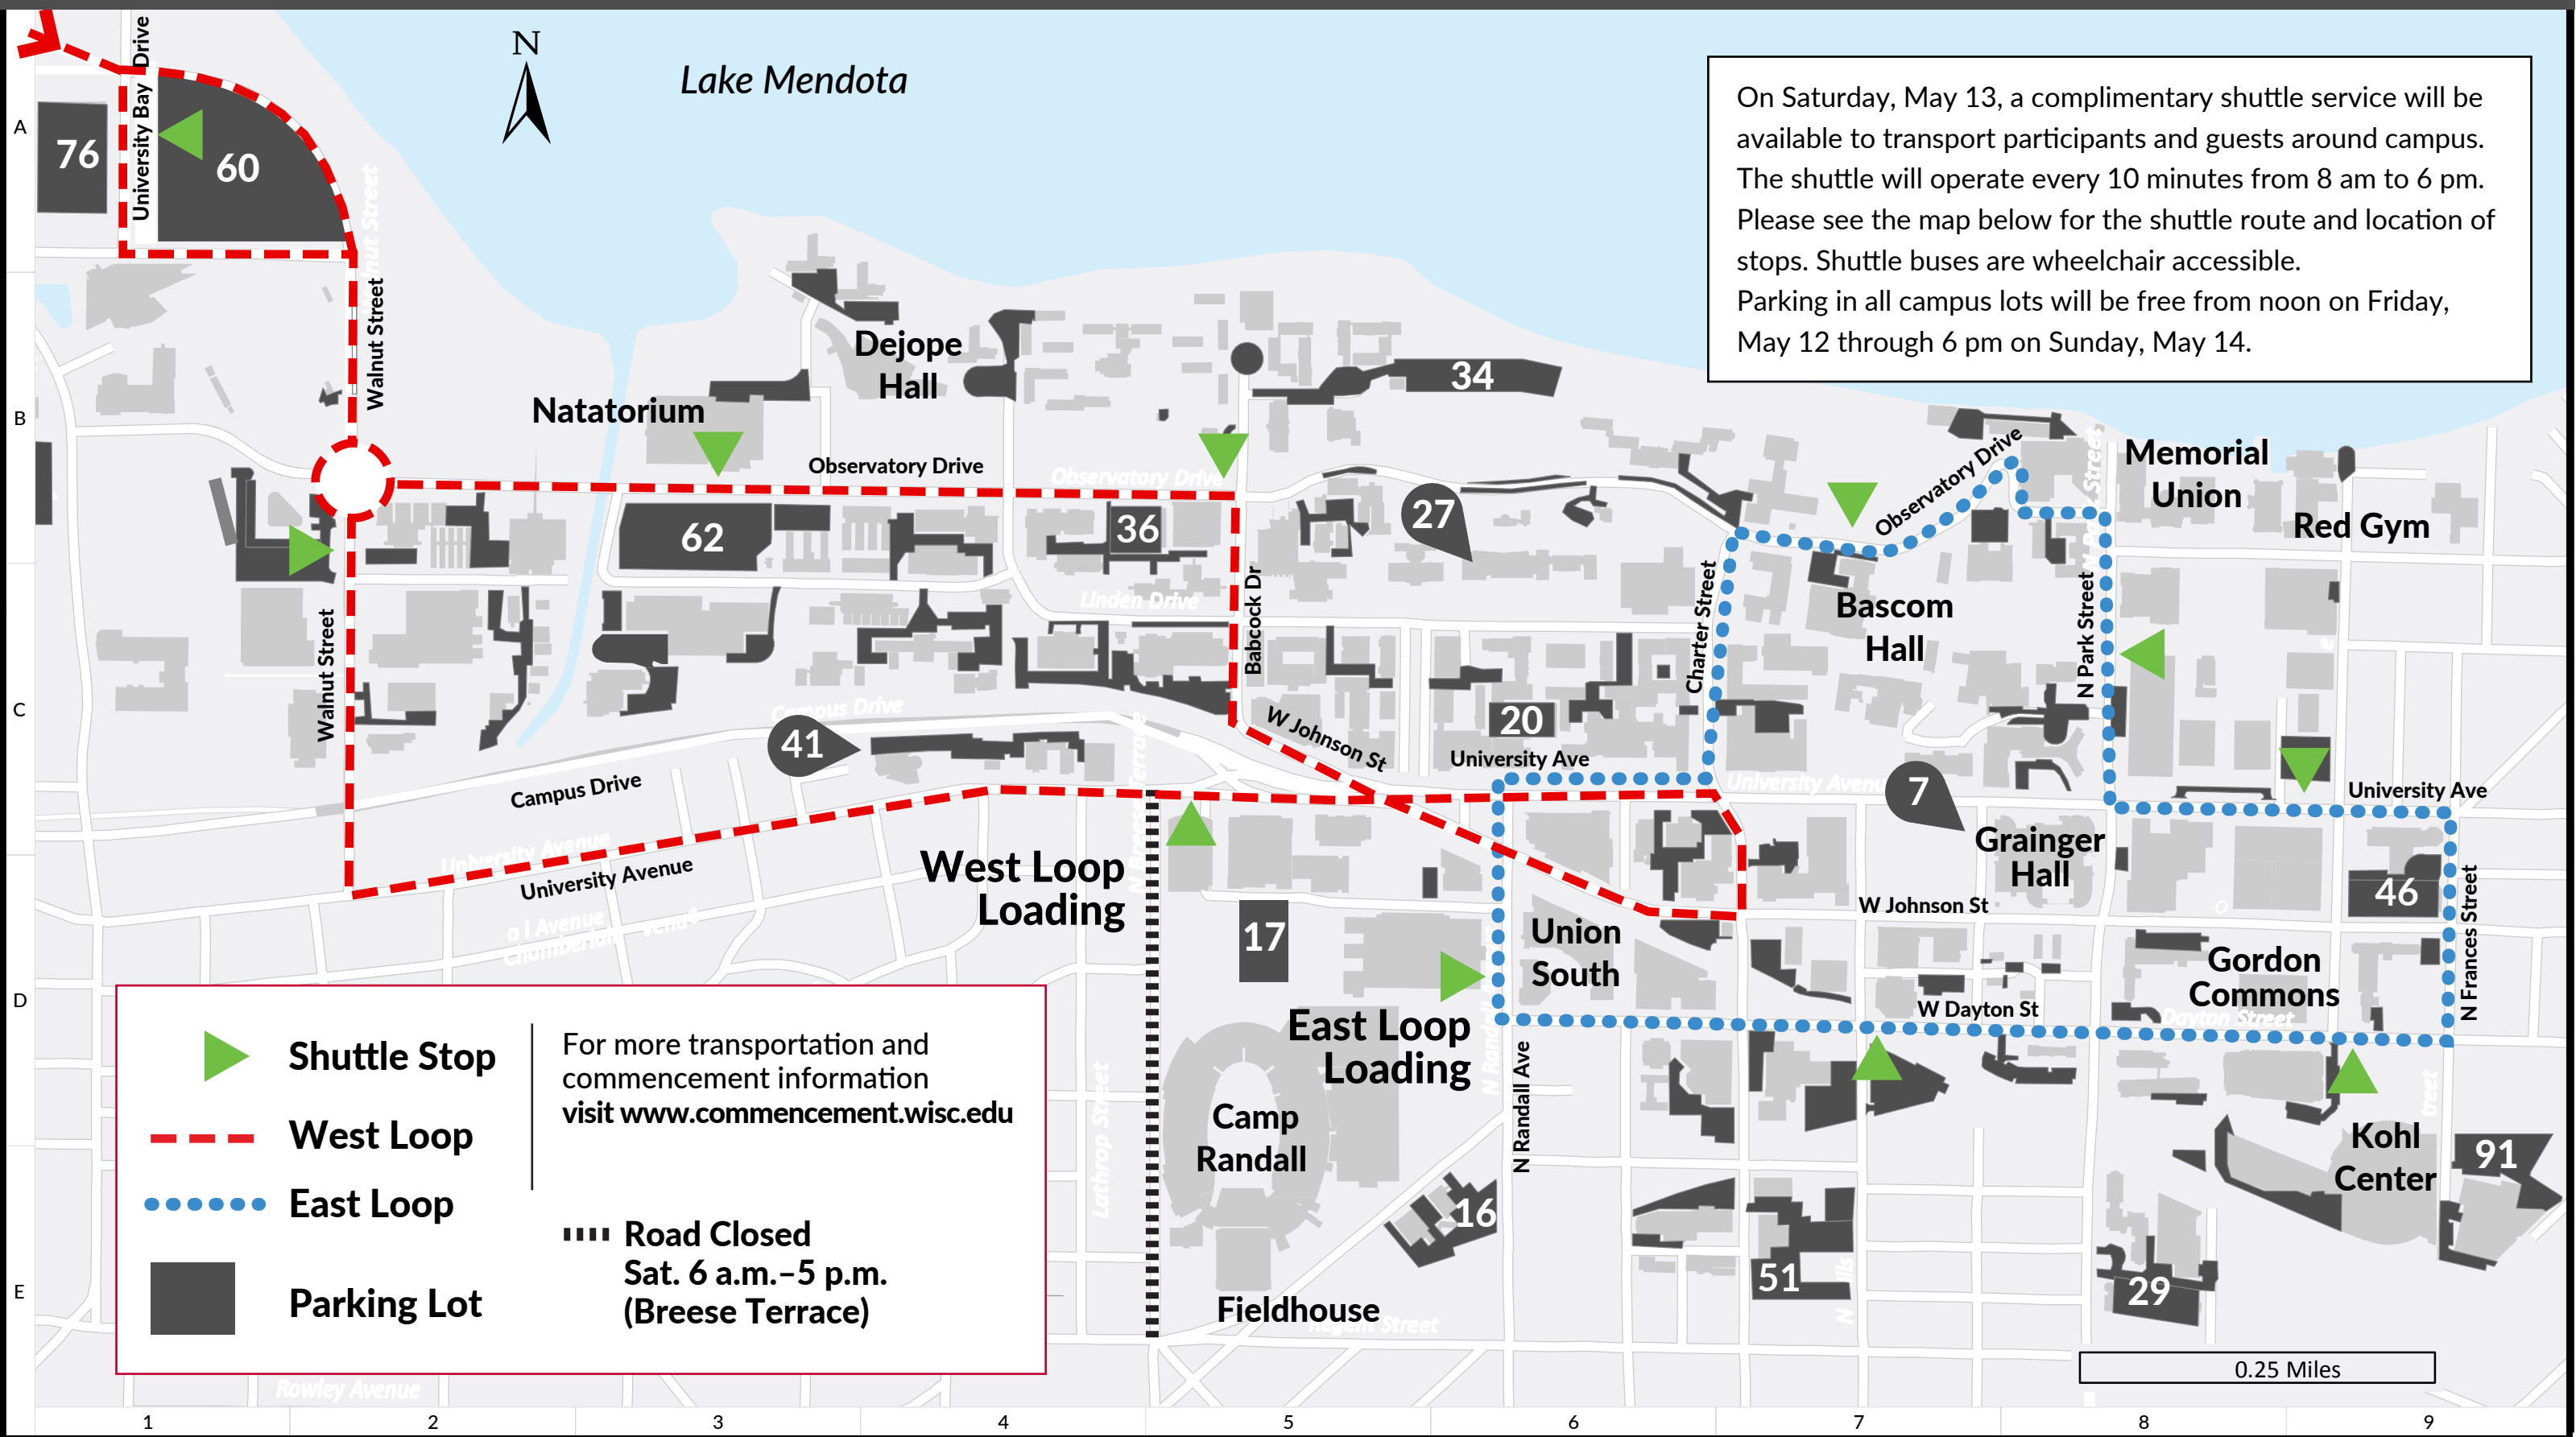

FREE COMMENCEMENT SHUTTLE AND PARKING MAP

Saturday, May 13 2017

On Saturday, May 13, a complimentary shuttle service will be available to transport participants and guests around campus. The shuttle will operate every 10 minutes from 8 am to 6 pm. Please see the map below for the shuttle route and location of stops. Shuttle buses are wheelchair accessible. Parking in all campus lots will be free from noon on Friday, May 12 through 6 pm on Sunday, May 14.

	Shuttle Stop	For more transportation and commencement information visit www.commencement.wisc.edu
	West Loop	
	East Loop	Road Closed Sat. 6 a.m. - 5 p.m. (Breese Terrace)
	Parking Lot	

0.25 Miles