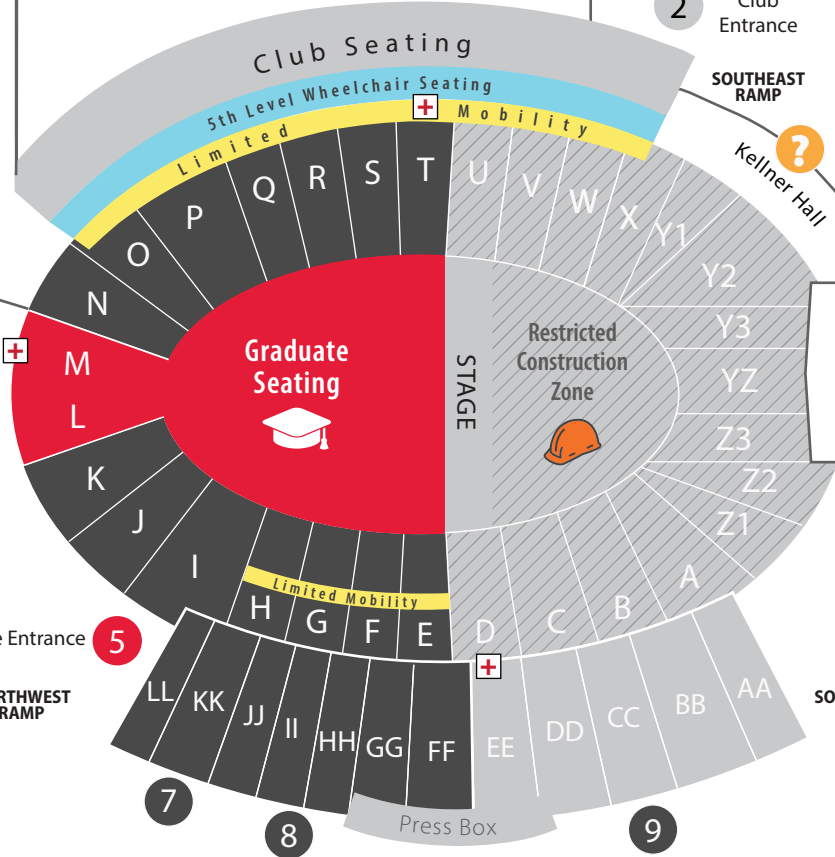

#### MAP LEGEND

- Wheelchair seating
- Limited mobility seating
- Guest Seating
- Seating Closed to Guests

- G Gate Entrance
- Accessible Entry
- ? Guest Services
- + First Aid Station
- S Shuttle Stop

Campus Drive

Engineering Drive

University Avenue

Hotel & Accessibility Loading Zone - Monroe Street

Regent Street

**S** East Loop Shuttle Stop

Engineering Hall  
1415 Engineering Drive

**Campus Parking Lot 17 Ramp**  
Special Event Permit Required

Mechanical Engineering  
1513 Engineering Drive

Engineering Centers Building  
1550 Engineering Drive

**S** West Loop Shuttle Stop

McClain Center  
Camp Randall Memorial Sports Complex

Student Athlete Performance Center (SAPC)

Field House

Breese Terrace (closed to vehicle traffic 6 a.m.-5 p.m.)