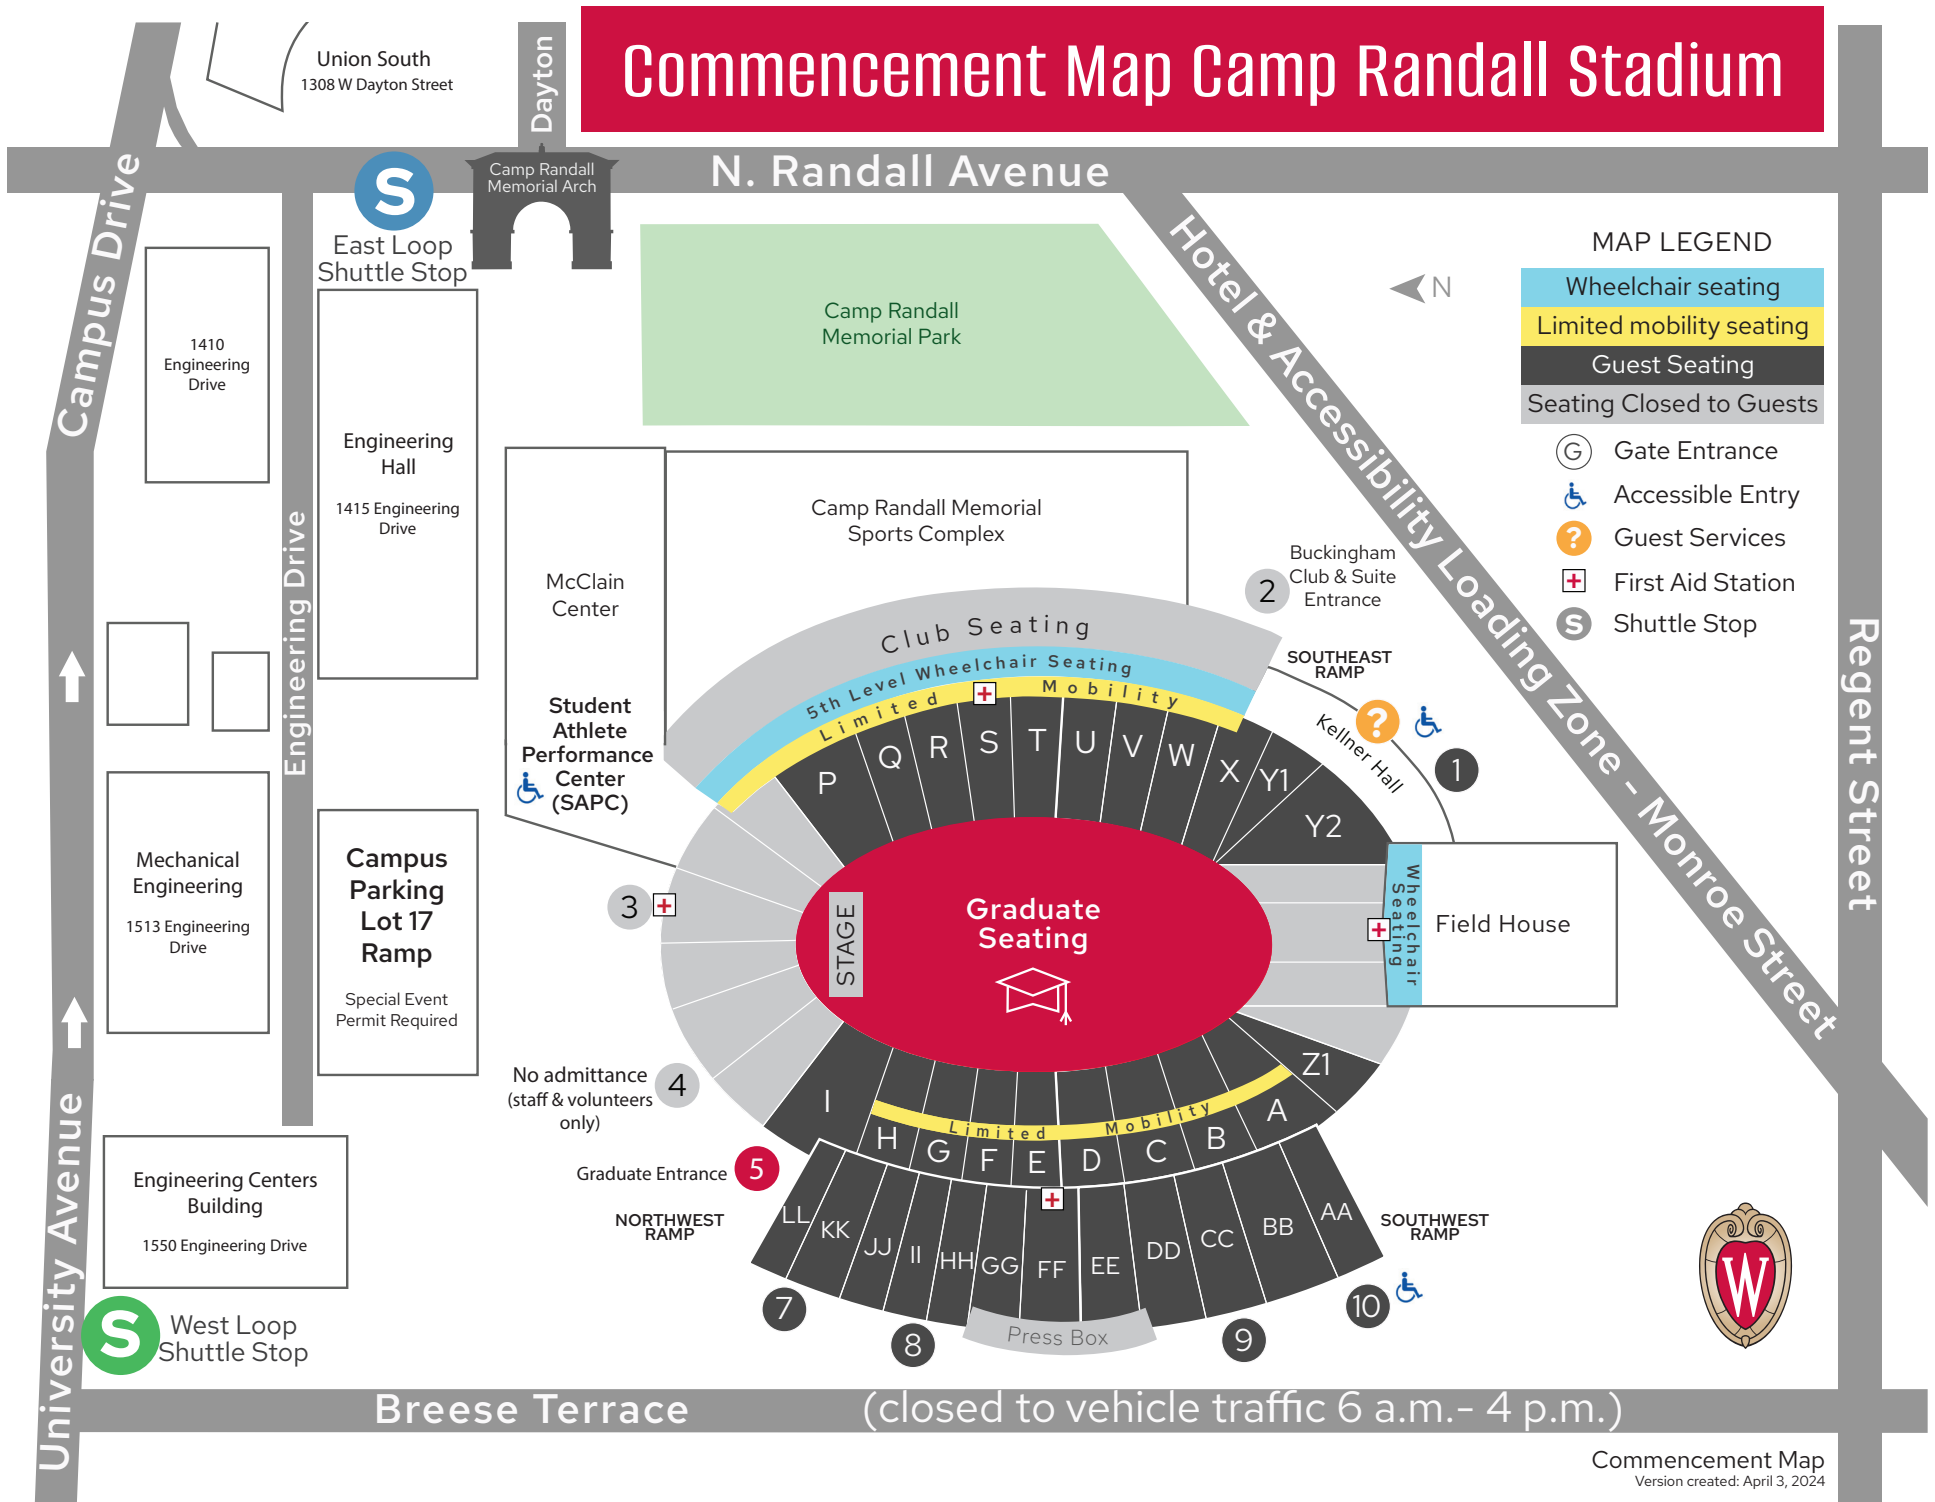

# Commencement Map Camp Randall Stadium

**MAP LEGEND**

- Wheelchair seating
- Limited mobility seating
- Guest Seating
- Seating Closed to Guests

- G Gate Entrance
- ♿ Accessible Entry
- ? Guest Services
- + First Aid Station
- S Shuttle Stop