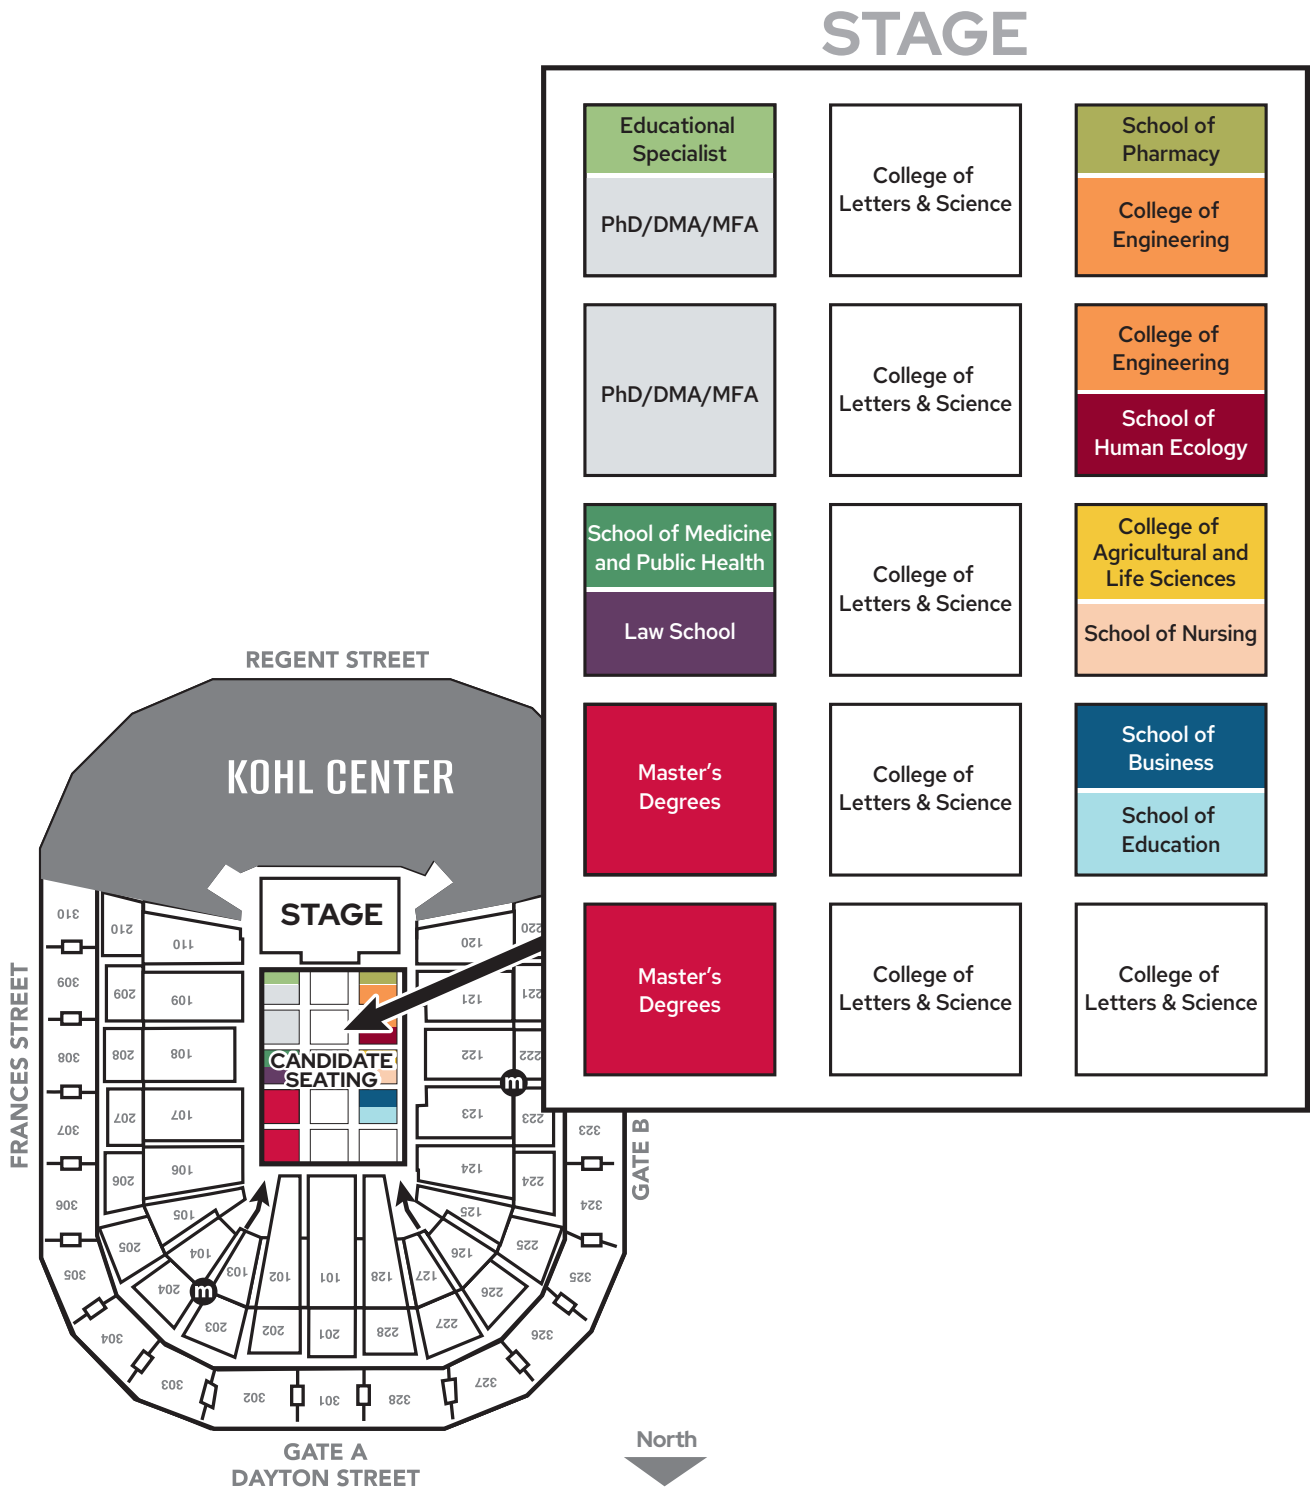

Graduate Seating Map

WISCONSIN
UNIVERSITY OF WISCONSIN-MADISON