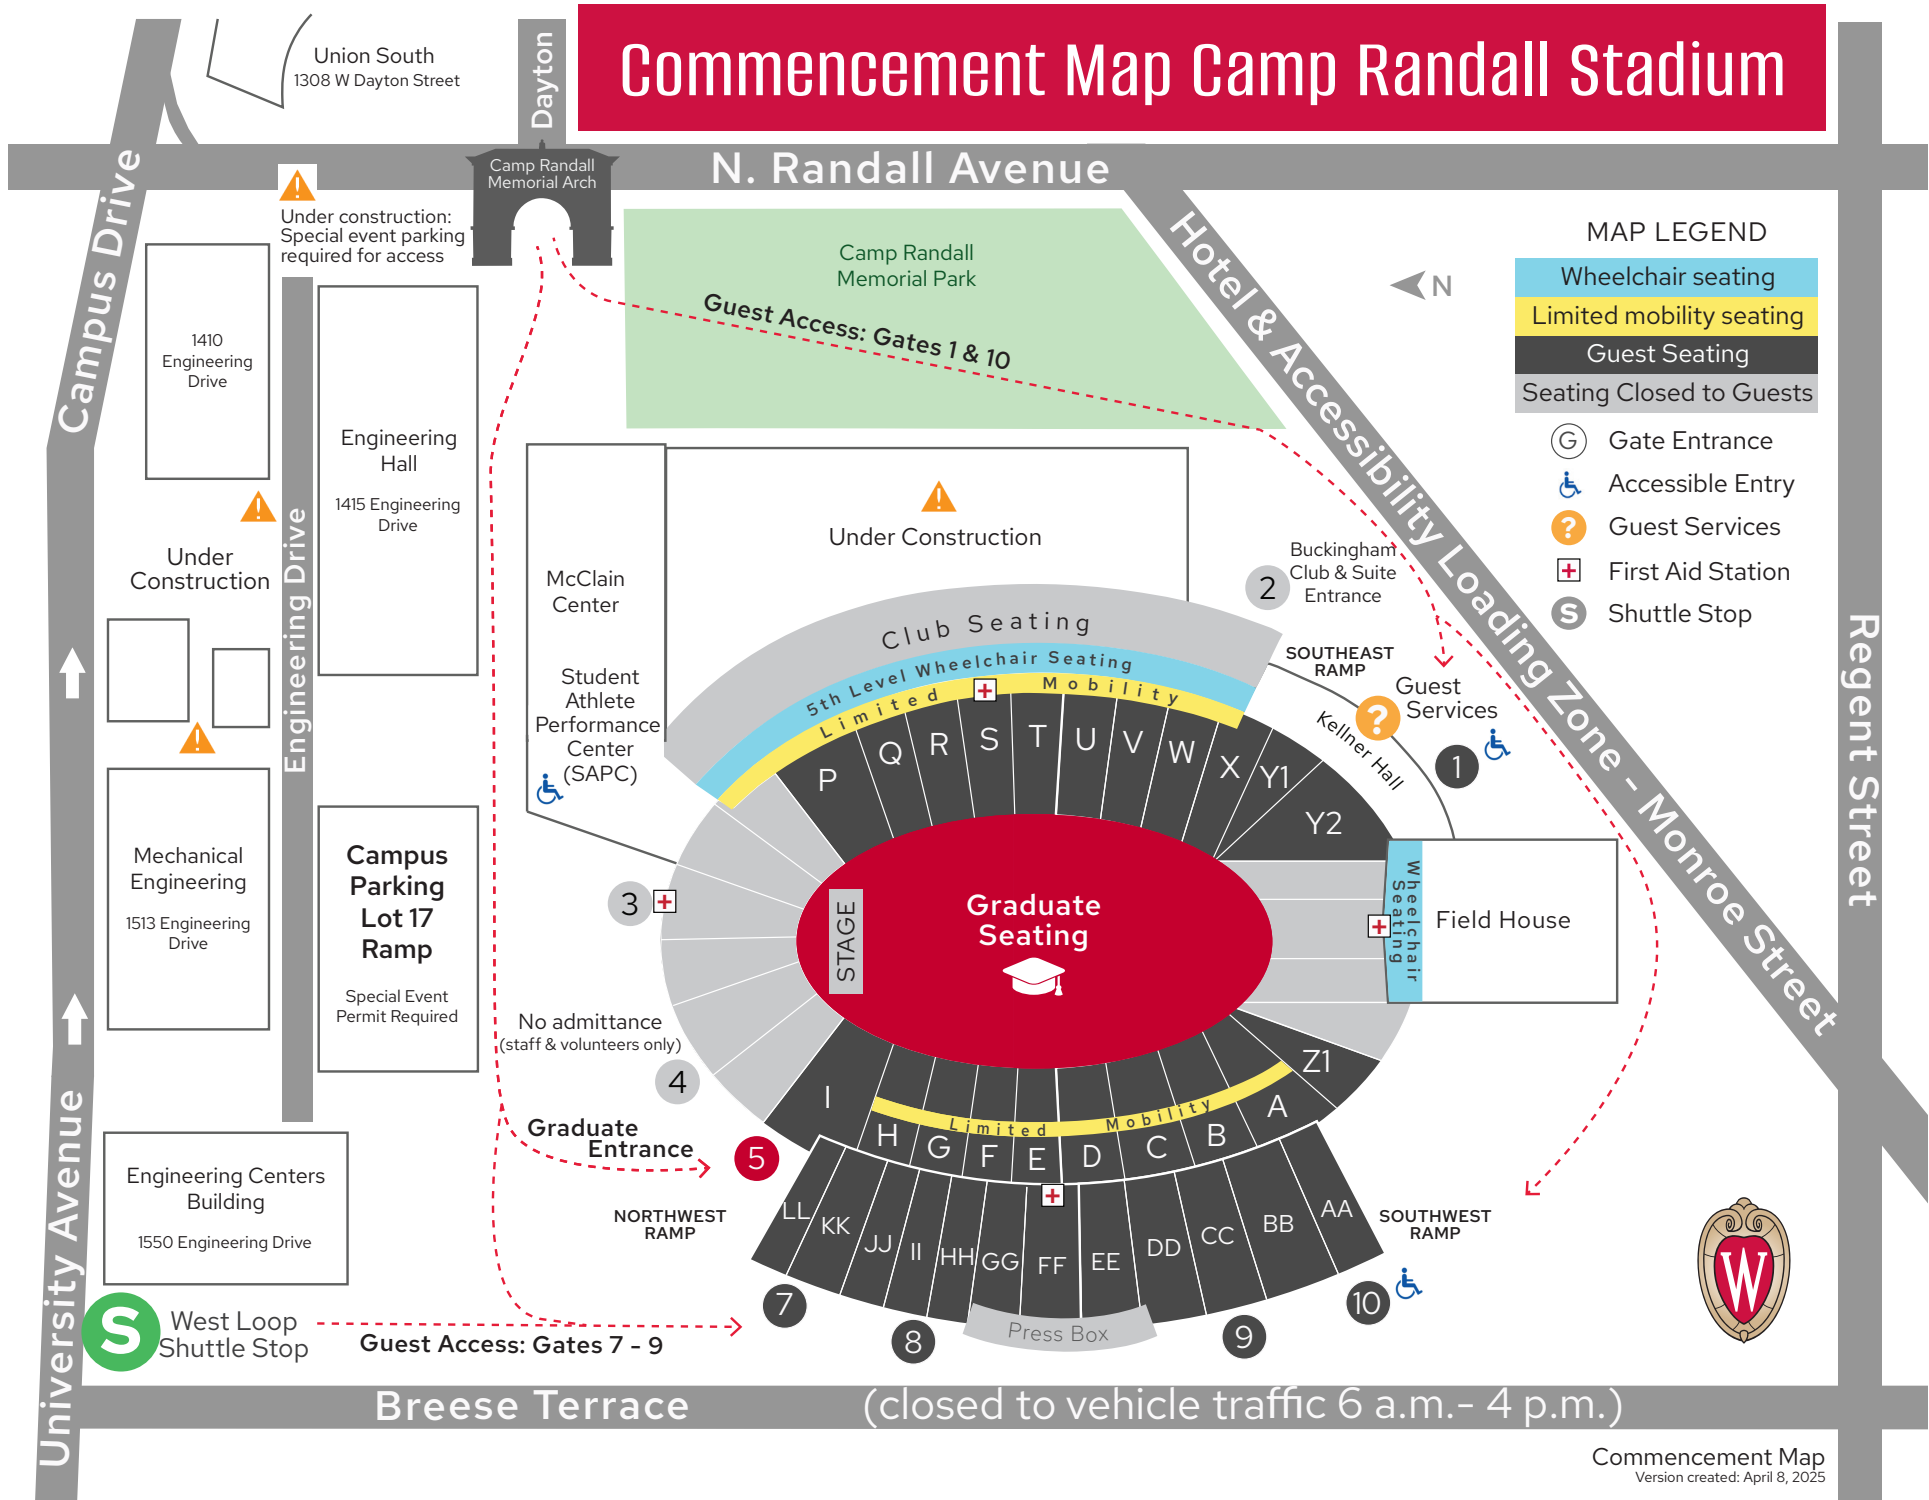

Commencement Map Camp Randall Stadium

MAP LEGEND

- Wheelchair seating
- Limited mobility seating
- Guest Seating
- Seating Closed to Guests
- Gate Entrance
- Accessible Entry
- Guest Services
- First Aid Station
- Shuttle Stop